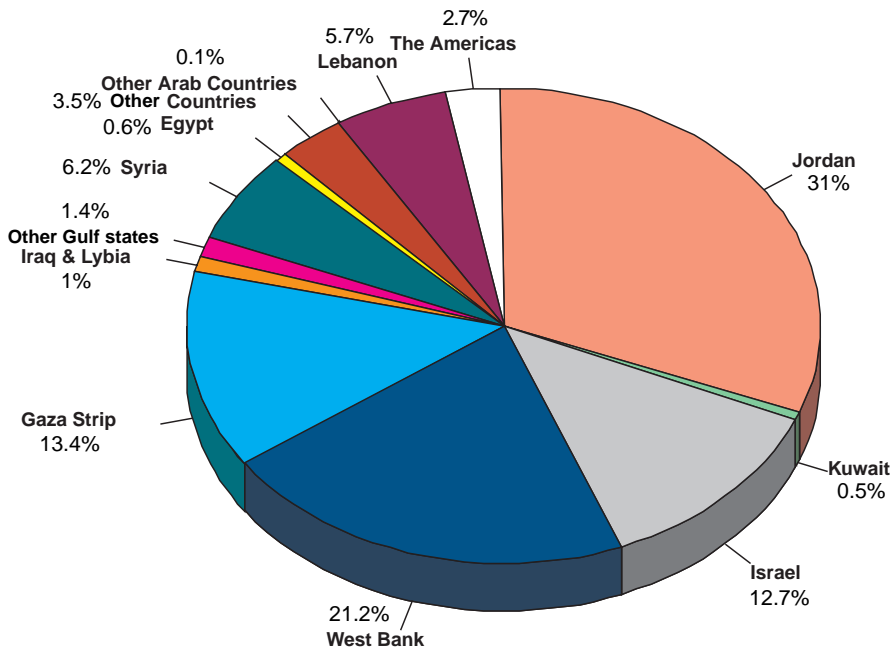

WARS AND BORDER CHANGES

MAP 6

JEWISH COLONIES IN THE WEST BANK FROM 1967 TO 1998

MAP 7

OSLO I (GAZA JERICHO) AGREEMENT ON MAY 4<sup>TH</sup>, 1994

MAP 8

## Palestinian Population Worldwide

The total Palestinian population number was 7.788 millions

Source: Salman Abu-Sita