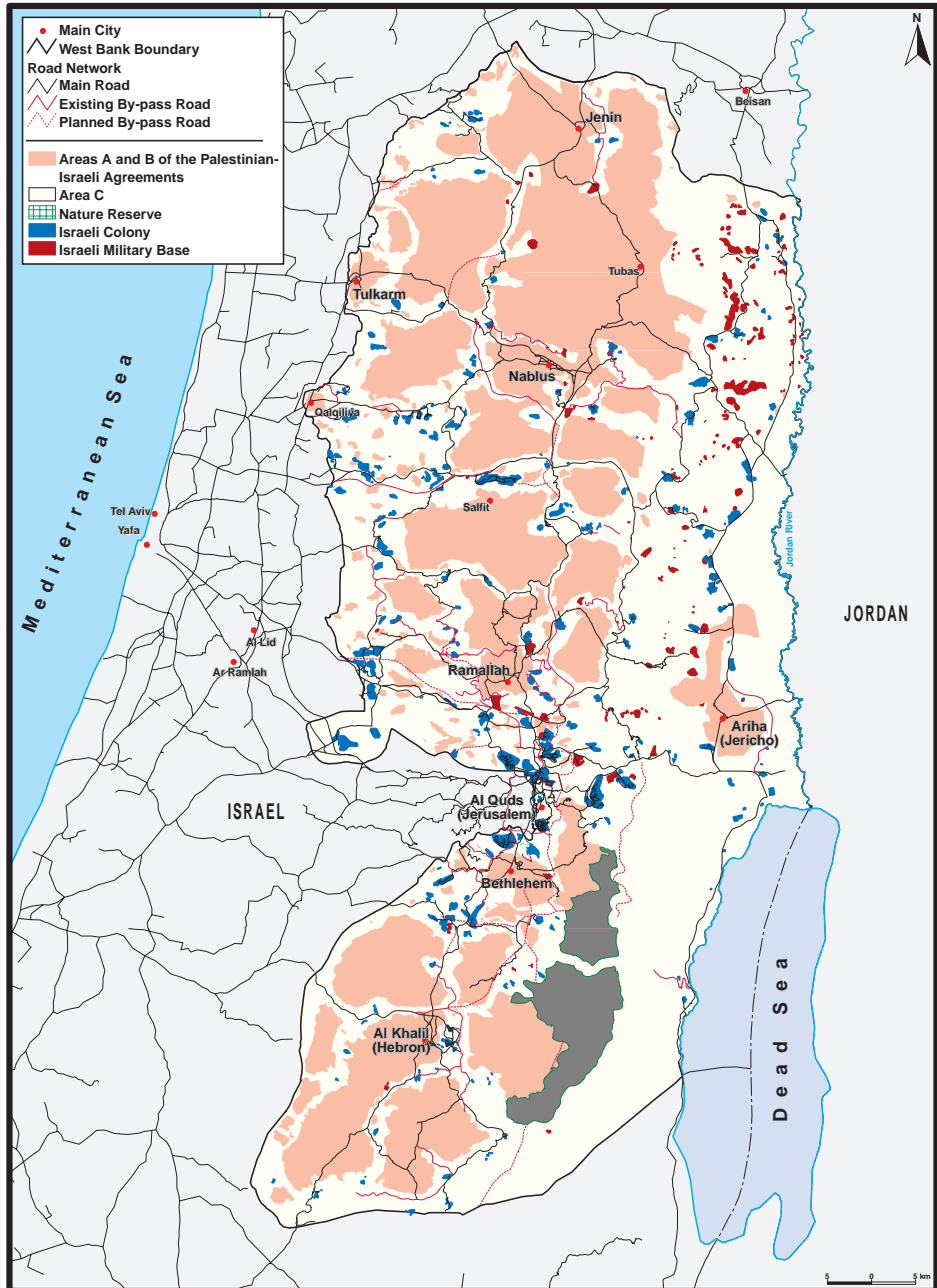

ZIONIST PLAN FOR PALESTINE 1919

MAP 1

THE UNITED NATIONS PARTITION PLAN, 1947

MAP 3

WARS AND BORDER CHANGES

MAP 4

DEPOPULATED PALESTINIAN VILLAGES IN 1948 AND 1967

MAP 5

WARS AND BORDER CHANGES

MAP 6

JEWISH COLONIES IN THE WEST BANK FROM 1967 TO 1998

MAP 7

OSLO I (GAZA JERICHO) AGREEMENT ON MAY 4<sup>TH</sup>, 1994

MAP 8