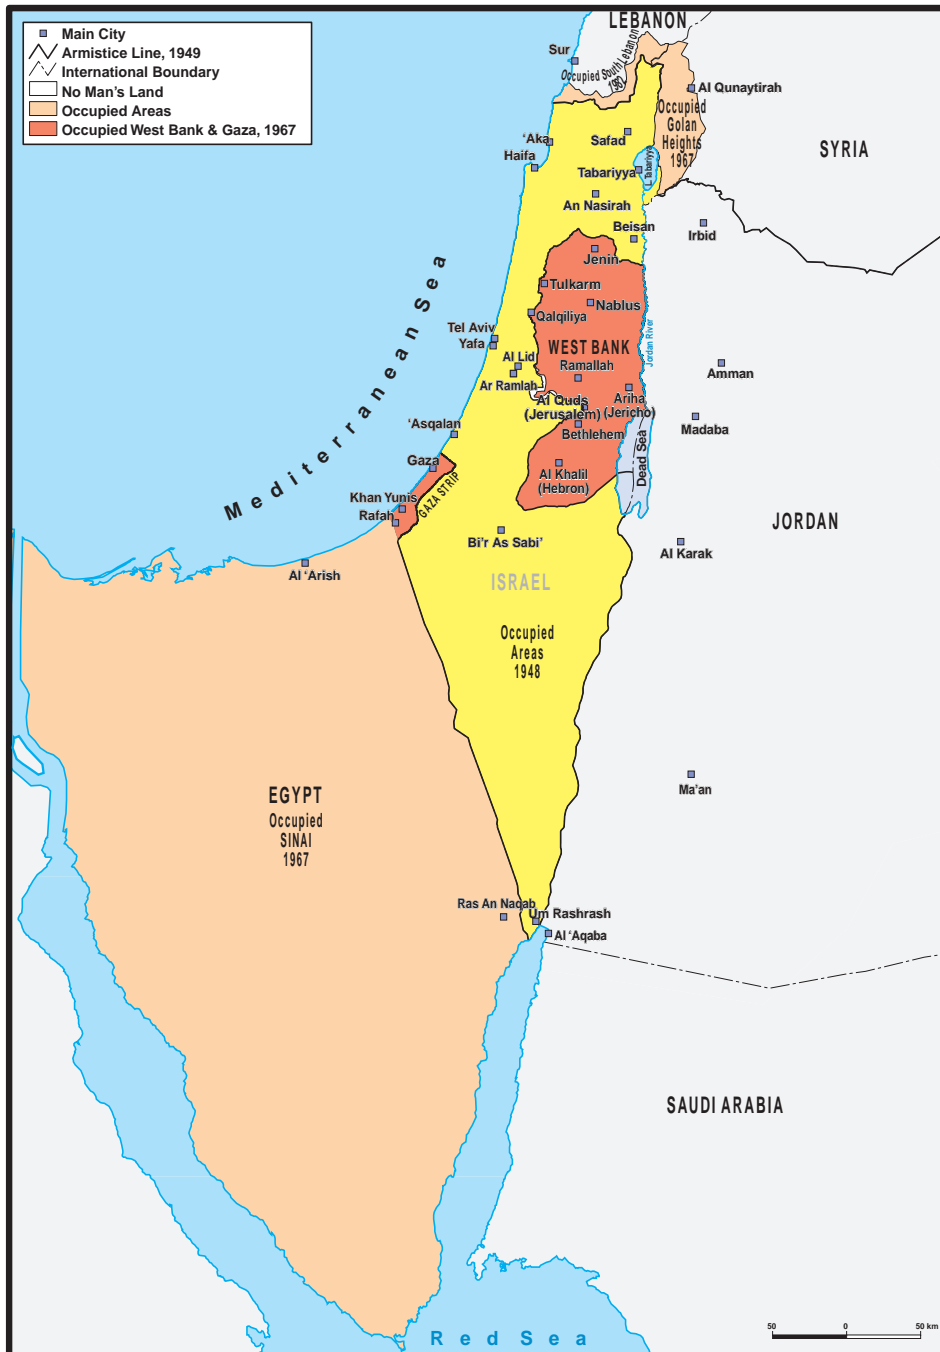

ZIONIST PLAN FOR PALESTINE 1919

MAP 1

THE UNITED NATIONS PARTITION PLAN, 1947

MAP 3

WARS AND BORDER CHANGES

MAP 4

DEPOPULATED PALESTINIAN VILLAGES IN 1948 AND 1967

MAP 5

WARS AND BORDER CHANGES

MAP 6

JEWISH COLONIES IN THE WEST BANK FROM 1967 TO 1998

MAP 7

OSLO I (GAZA JERICHO) AGREEMENT ON MAY 4<sup>TH</sup>, 1994

MAP 8

## Palestinian Population Worldwide

The total Palestinian population number was 7.788 millions

Source: Salman Abu-Sita