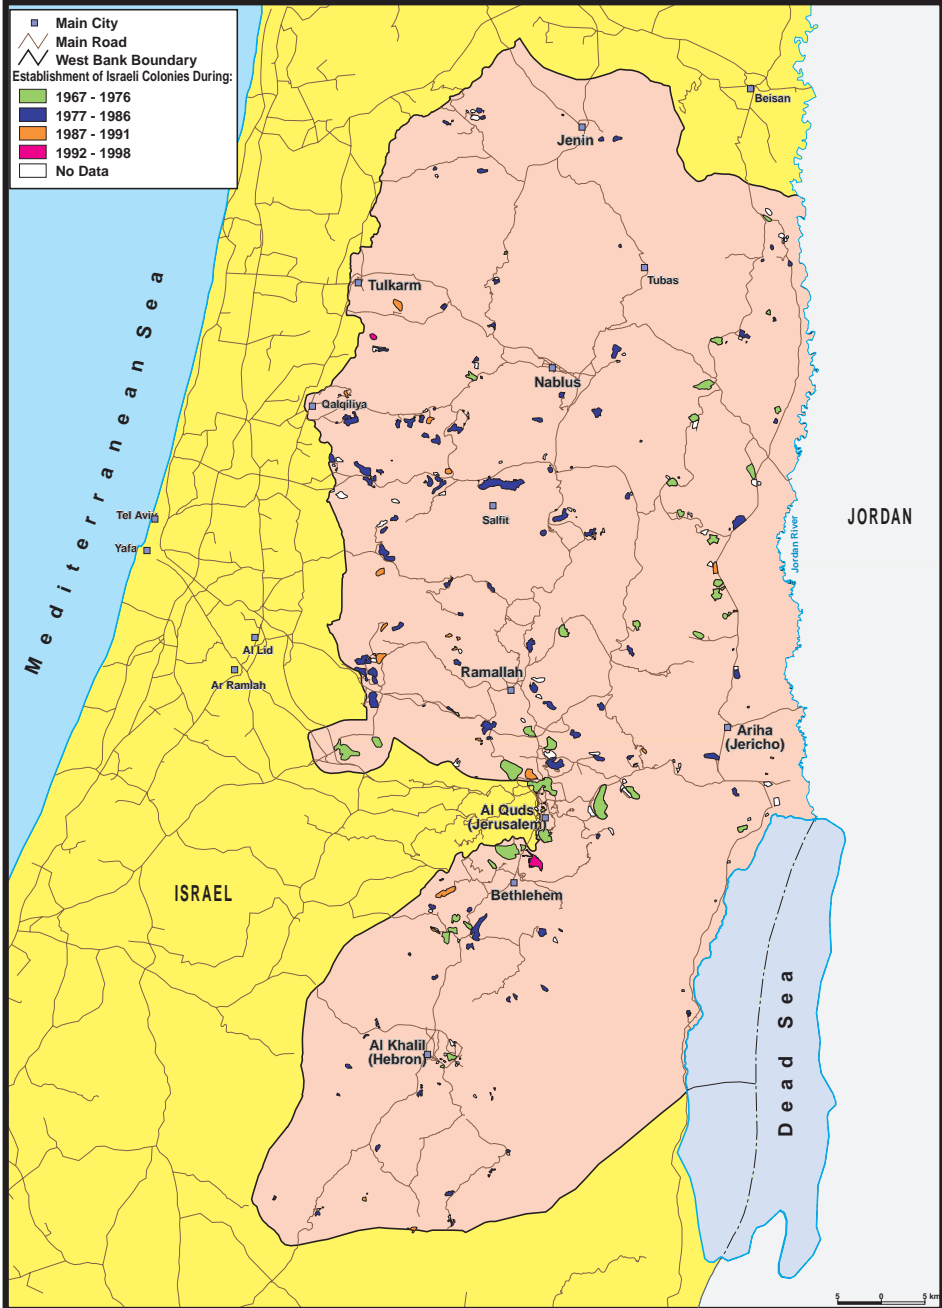

ZIONIST PLAN FOR PALESTINE 1919

MAP 1

THE UNITED NATIONS PARTITION PLAN, 1947

MAP 3

WARS AND BORDER CHANGES

MAP 4

DEPOPULATED PALESTINIAN VILLAGES IN 1948 AND 1967

MAP 5

WARS AND BORDER CHANGES

MAP 6

JEWISH COLONIES IN THE WEST BANK FROM 1967 TO 1998

MAP 7

OSLO I (GAZA JERICHO) AGREEMENT ON MAY 4<sup>TH</sup>, 1994

MAP 8