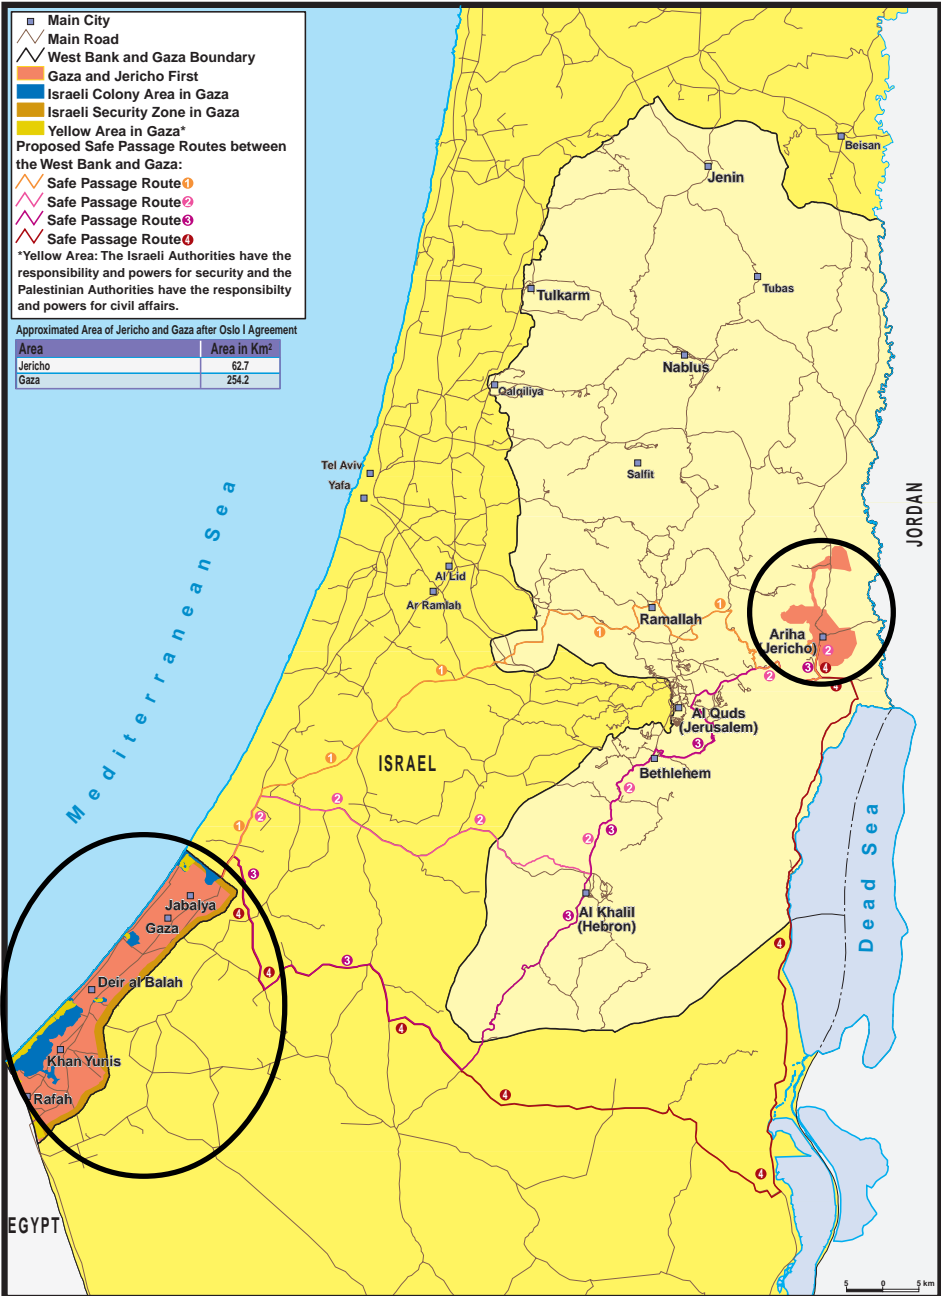

ZIONIST PLAN FOR PALESTINE 1919

MAP 1

THE UNITED NATIONS PARTITION PLAN, 1947

MAP 3

WARS AND BORDER CHANGES

MAP 4

DEPOPULATED PALESTINIAN VILLAGES IN 1948 AND 1967

MAP 5

WARS AND BORDER CHANGES

MAP 6

JEWISH COLONIES IN THE WEST BANK FROM 1967 TO 1998

MAP 7

OSLO I (GAZA JERICHO) AGREEMENT ON MAY 4<sup>TH</sup>, 1994

MAP 8