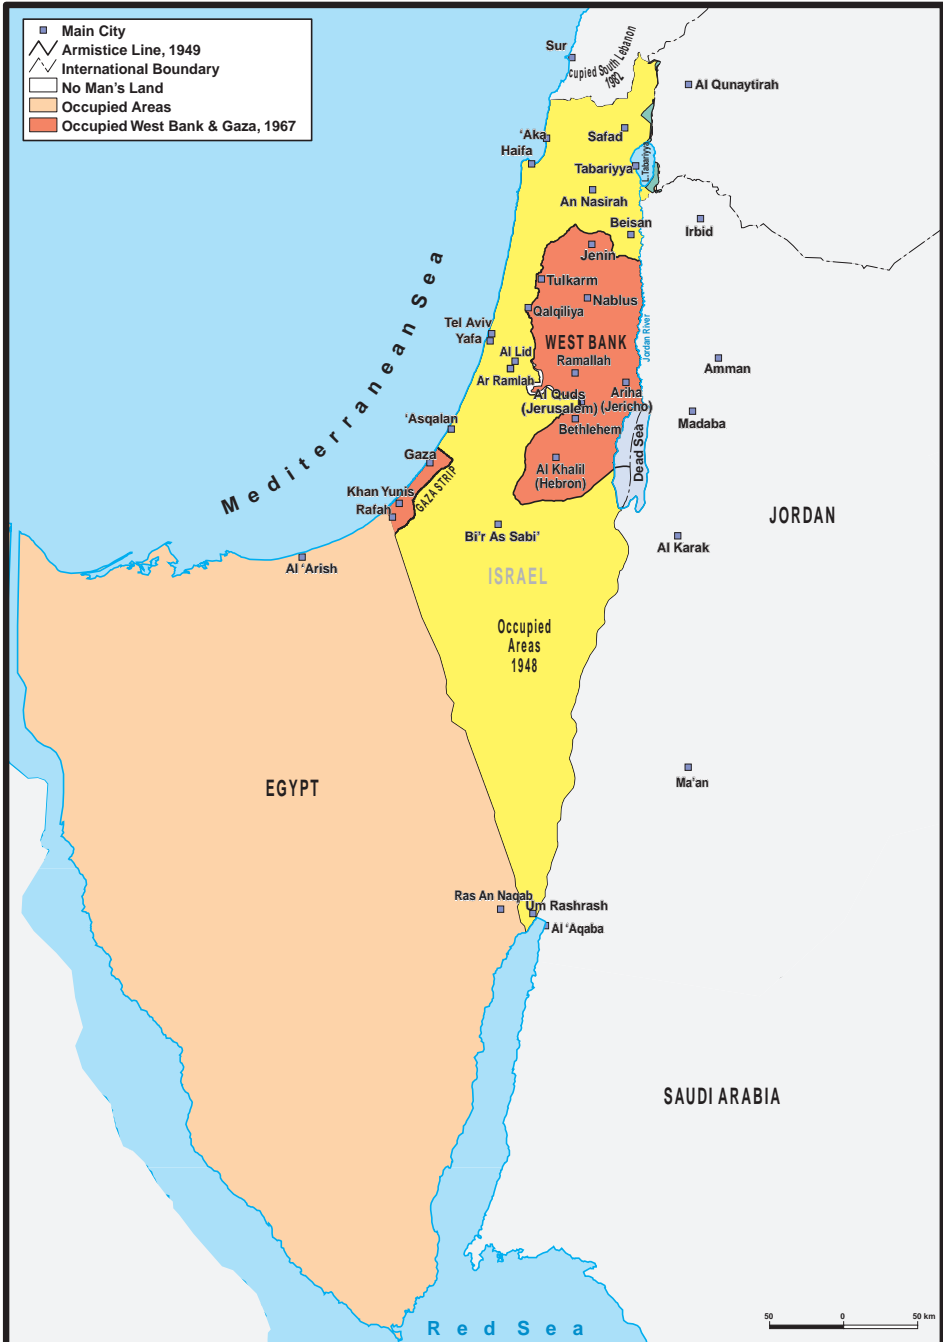

ZIONIST PLAN FOR PALESTINE 1919

MAP 1

THE UNITED NATIONS PARTITION PLAN, 1947

MAP 3

WARS AND BORDER CHANGES

MAP 4

DEPOPULATED PALESTINIAN VILLAGES IN 1948 AND 1967

MAP 5

WARS AND BORDER CHANGES

MAP 6

JEWISH COLONIES IN THE WEST BANK FROM 1967 TO 1998

MAP 7

OSLO I (GAZA JERICHO) AGREEMENT ON MAY 4<sup>TH</sup>, 1994

MAP 8

## Palestinian Population Worldwide

The total Palestinian population number was 7.788 millions

Source: Salman Abu-Sita