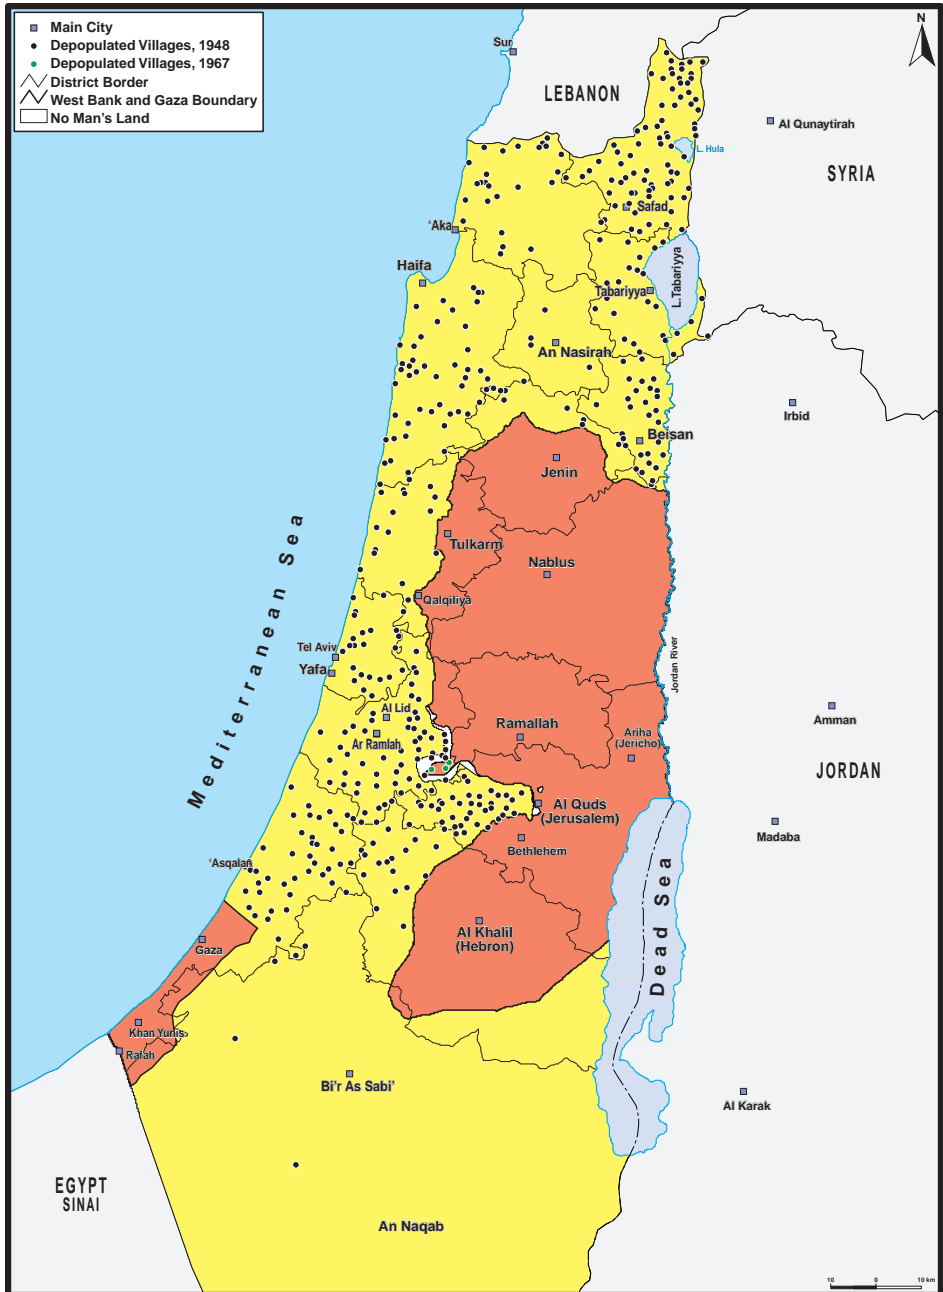

ZIONIST PLAN FOR PALESTINE 1919

MAP 1

THE UNITED NATIONS PARTITION PLAN, 1947

MAP 3

WARS AND BORDER CHANGES

MAP 4

DEPOPULATED PALESTINIAN VILLAGES IN 1948 AND 1967

MAP 5

WARS AND BORDER CHANGES

MAP 6

JEWISH COLONIES IN THE WEST BANK FROM 1967 TO 1998

MAP 7

OSLO I (GAZA JERICHO) AGREEMENT ON MAY 4<sup>TH</sup>, 1994

MAP 8