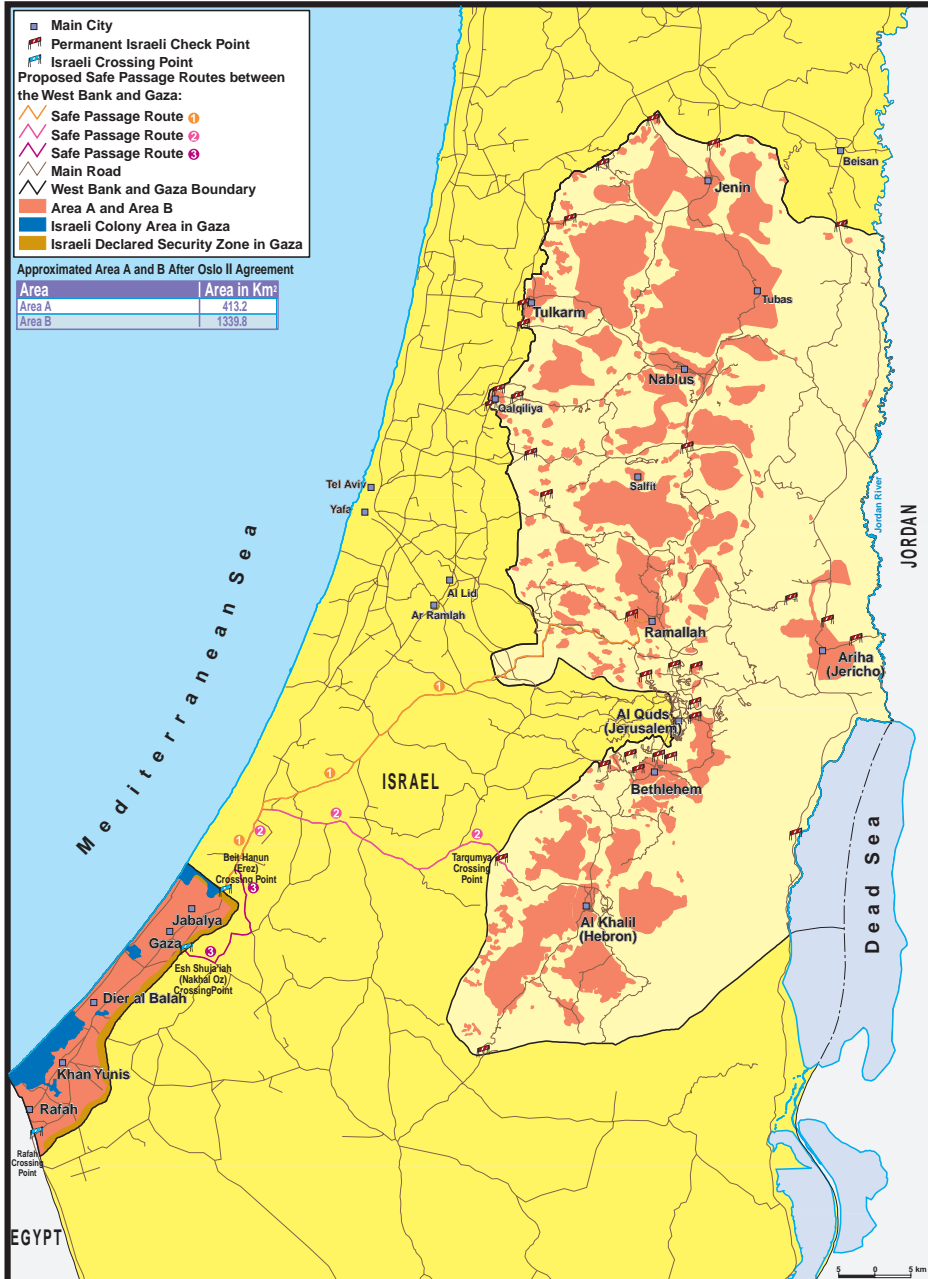

ZIONIST PLAN FOR PALESTINE 1919

MAP 1

THE UNITED NATIONS PARTITION PLAN, 1947

MAP 3

WARS AND BORDER CHANGES

MAP 4

DEPOPULATED PALESTINIAN VILLAGES IN 1948 AND 1967

MAP 5

WARS AND BORDER CHANGES

MAP 6

JEWISH COLONIES IN THE WEST BANK FROM 1967 TO 1998

MAP 7

OSLO I (GAZA JERICHO) AGREEMENT ON MAY 4<sup>TH</sup>, 1994

MAP 8